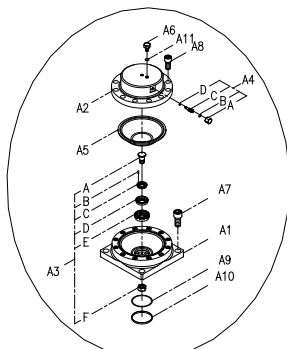

40	FRONT HEAD ASS'Y	TAPER PLUG	O-2000-40	1	
NO.	PARTS DESCRIPTION	PART NAME	PARTS NUMBER	QTY	REMARKS
41	CONTROL VALVE ASS'Y	VALVE BUSH	O-2000-41	1	
42		MAIN VALVE	O-2000-42	1	
43		VALVE CAP	O-2000-43	1	
44		O-RING	O-2000-44	1	
45		O-RING	O-2000-45	1	
46	THROUGH BOLT ASS'Y	THROUGH BOLT	O-2000-46	4	
47		BACK HEAD NUT	O-2000-47	4	
48		BACK HEAD WASHER	O-2000-48	4	
49		FRONT HEAD NUT	O-2000-49	4	
61	CHISEL	MOIL TYPE	O-2000-61	1	
62		FLAT WEDGE - VERTICAL	O-2000-62	1	
63		FLAT WEDGE - HORIZONTAL	O-2000-63	1	
64		BLUNT TYPE	O-2000-64	1	
65		CONICAL TYPE	O-2000-65	1	