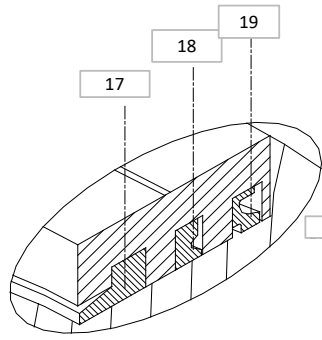

Detail "A" (S=7/1)